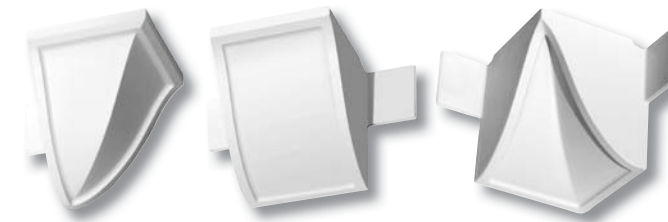

3.

Clip

Attach mouldings to Quick Clips.™

2 Sizes Available:  
5-7/8" Quick Clips™ 6-Pack  
4-1/8" Quick Clips™ 6-Pack

\*Compatible with select Focal Point mouldings.

Installing crown moulding just got easier!

Quick Clips Compatible Mouldings & Miter-Free Blocks

Outside Corner Blocks  
4-1/8" Item # 21620  
5-7/8" Item # 21605

Connector Blocks  
4-1/8" Item # 21625  
5-7/8" Item # 21610

Inside Corner Blocks  
4-1/8" Item # 21615  
5-7/8" Item # 21600

Quick Clips (6-Pack)  
System A - 5-7/8" Item # 21205  
System B - 4-1/8" Item # 21105

4-1/8"

Concord Dentil Crown  
Item # 23130

Classic Egg & Dart Crown  
Item # 23135

Athenian Leaves Crown  
Item # 23145